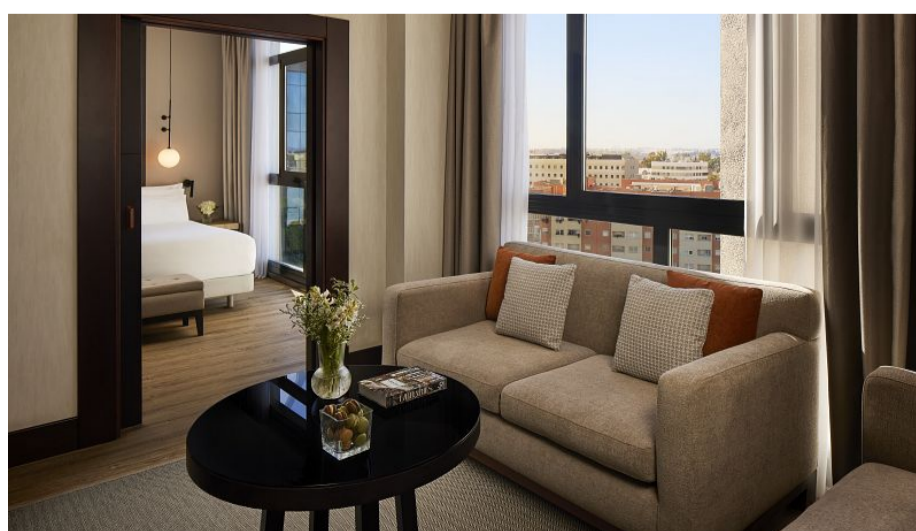

NH COLLECTION

HOTELS

NH COLLECTION

SEVILLA

HOTEL LOCATION

NH Collection Sevilla, formerly known as NH Central Convenciones, is a stylish and modern hotel set in the heart of Sevilla's financial district. The hotel provides excellent public transport links to Seville as the San Bernardo metro station is just two minutes away on foot. For sightseeing, the medieval Santa Cruz district is only a 15-minute walk away.

Seville Cathedral (City Centre)
2.11 Km / 15 min.

Seville Airport
9.7 Km / 18 min.

Santa Justa Station
1.52 Km / 10 min.

Alcazar
1.92 Km / 15 min.

Avda Diego Martinez Barrio, 8
41013 Sevilla
Spain
T. +34 95 4548500
nhcollectionsevilla@nh-hotels.com
<https://www.nh-hotels.com/hotel/nh-collection-sevilla>

HOTEL SERVICES

The 252 elegant rooms include many with panoramic city views, and all boast the latest technology and thoughtful touches to make your visit special. From the complimentary Nespresso coffee machine to the free WiFi and 40- or 47-inch Smart TV, you can relax or work in a calm, elegant setting. Junior suites include a further private living room and a larger bathroom with a Jacuzzi. All rooms have rain effect showers, professional hairdryers, high-quality mattresses and a choice of pillow types.

GASTRONOMY

The hotel restaurant provides a modern and elegant atmosphere. In the morning, enjoy the fresh breakfast buffet and, later in the day, stop in for lunch or dinner and choose something off of a la carte menu. On the terrace, located near the swimming pool, you can unwind with a drink or dinner al fresco while enjoying Seville's warm evenings.

FUNCTION ROOMS

The 11 function rooms are lit by natural daylight and can host up to 1,000 people. All of them are equipped with everything you need to make your event a stunning success.